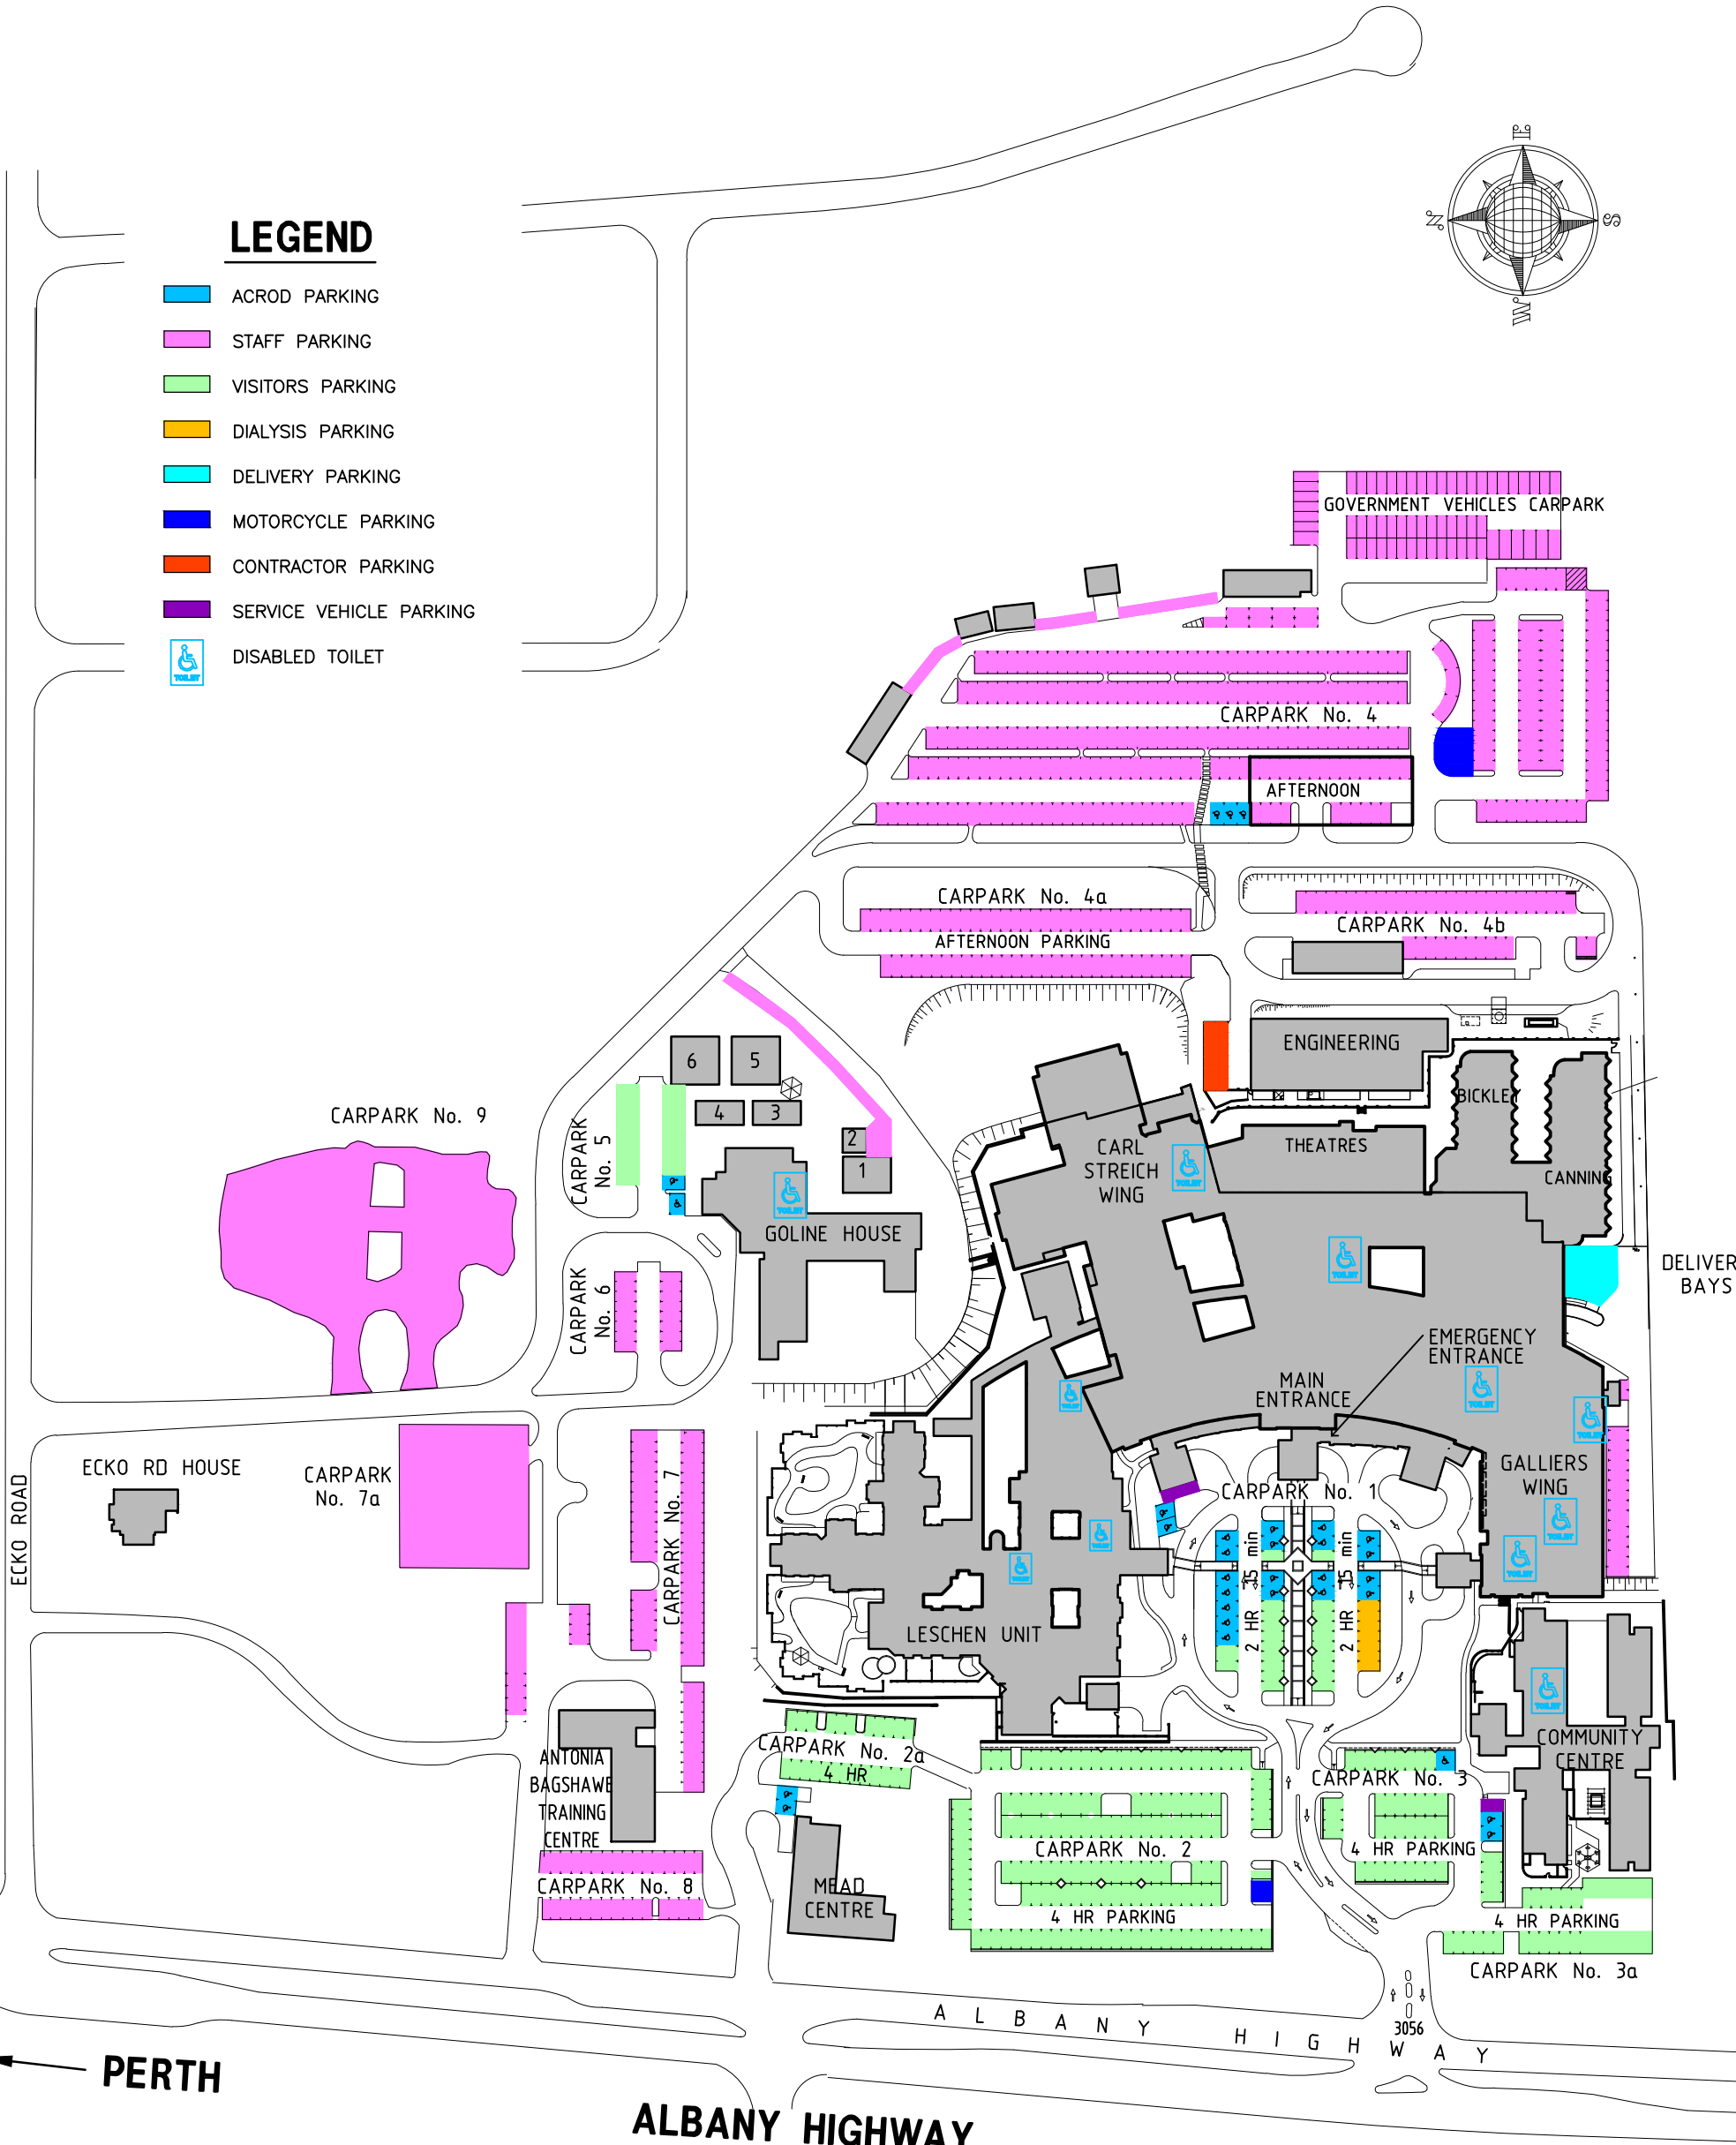

LEGEND

- ACROD PARKING
- STAFF PARKING
- VISITORS PARKING
- DIALYSIS PARKING
- DELIVERY PARKING
- MOTORCYCLE PARKING
- CONTRACTOR PARKING
- SERVICE VEHICLE PARKING
- DISABLED TOILET

ECKO ROAD

PERTH ←

ALBANY HIGHWAY

ARMADALE →

Armadale Health Service Site Plan - Ground Floor